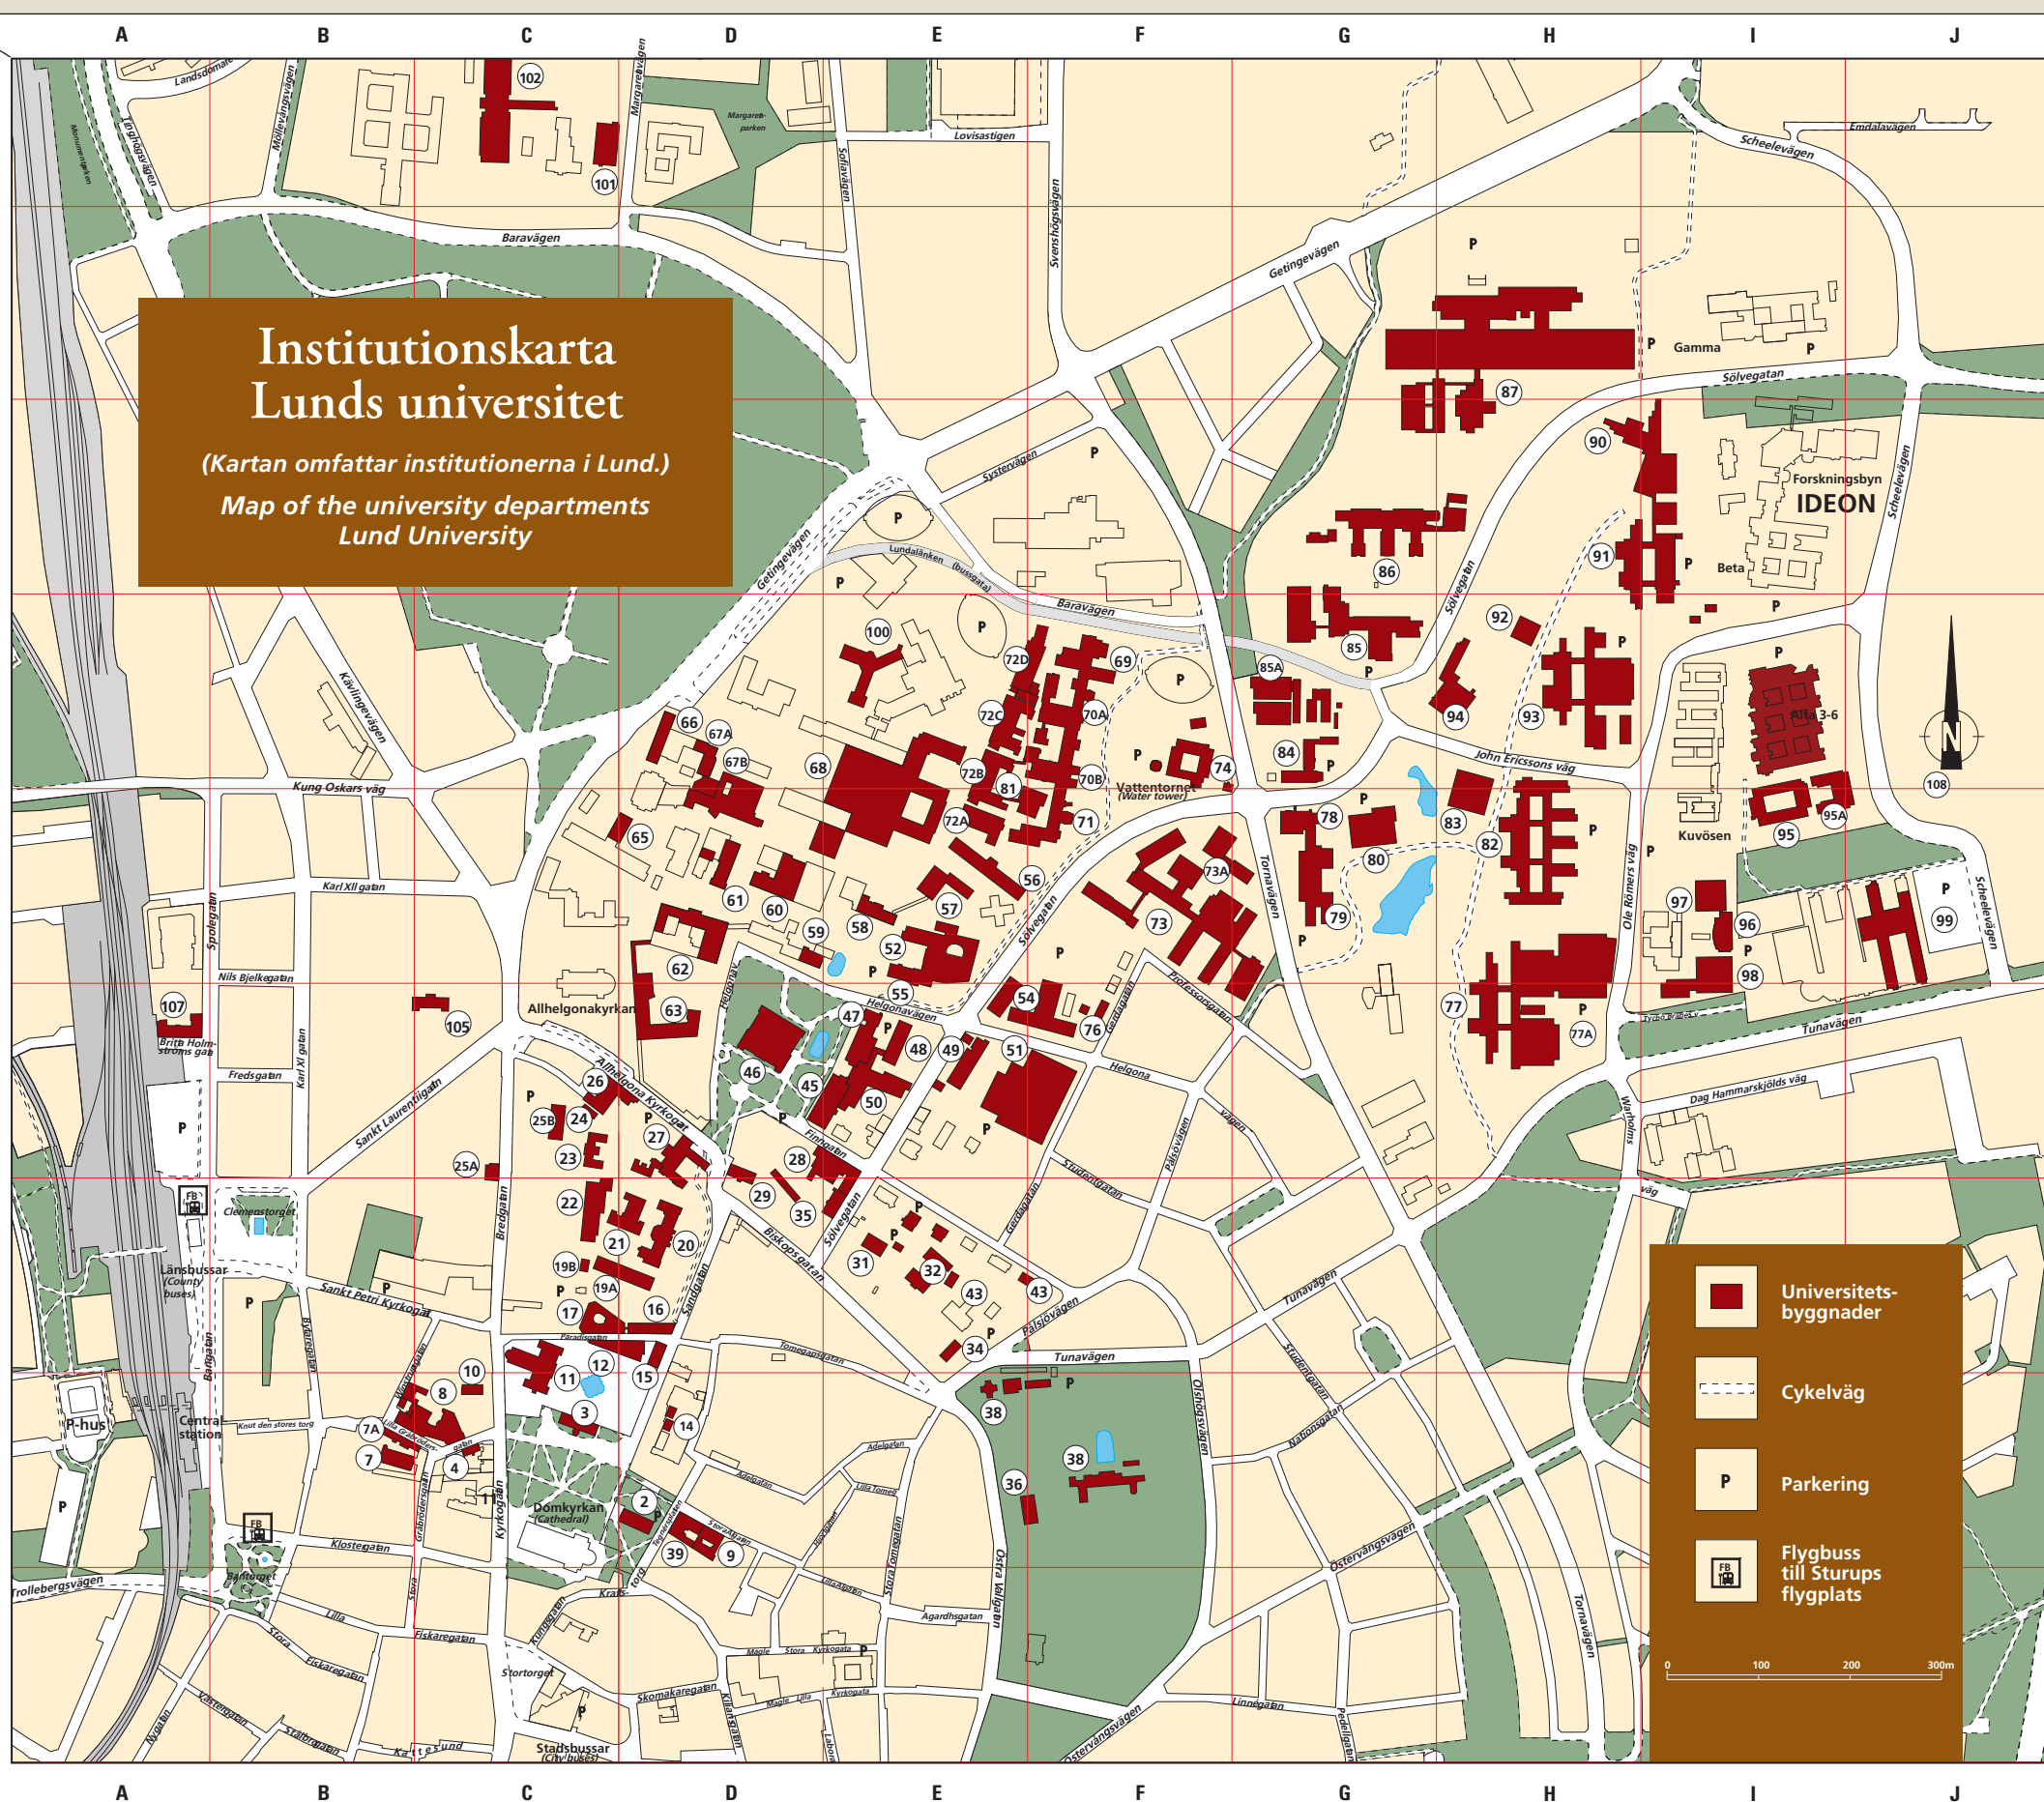

# Institutionskarta Lunds universitet

(Kartan omfattar institutionerna i Lund.)  
Map of the university departments  
Lund University

## Departments and other units

Academic Society.....	14, D7-8
BMC – Biomedical Center .....	71, F5
Byrålogen.....	17, C7
Center for Chemistry and	
Chemical Engineering.....	87, H2-3
Centre for Languages and Literature .....	50, E6
Centre for Theology and Religious Studies, LUX .....	55, E6
Department of Design Sciences.....	90, H3
Department of Law.....	8, C8
Department of Physics.....	73, F5
Division for Student Affairs .....	84, G4
Division of Externa Relations.....	9, D8
Ecology Building.....	86, G3
Eden.....	22, C7
Gamla Biskopshuset (The Old Bishop's Palace) .....	29, D7
Gamla kirurgen.....	20, D7
Geocentre I.....	49, E6
Geocentre II (GeoBiosphere Science Centre).....	54, E7
Gerdahallen.....	51, E6
Health Science Centre.....	102, C1
Institute for Advanced Studies (IAS).....	31, E7
International Institute for Industrial Environmental Economics.....	39, D8
International Graduate Students House, Spoletorp .....	107, A6
LU Accommodation.....	10, C7
Kungshuset (King's House).....	3, C8
Kårhuset, LTH.....	94, G4
Lund Observatory.....	74, G-H4
Lund University Computing Centre, LDC.....	101, C1
Lund University Guest House, Sparta.....	99, J5
Lund University's Foreign Friends, Gamla Kirurgen .....	20, D7
Office of Admissions.....	84, G4
Palaestra .....	12, C7-8
Personnel Division, Byrålogen .....	17, C7
Raoul Wallenberg Institute of Human Rights and Humanitarian Law.....	7, B8
School of Economics and Management.....	96, 97, 98, I5
School of Social Work .....	25 A, 25 B, C6
Sparta.....	99, J5
Spoletorp.....	107, A6
Student Health Service .....	16, D7
Student Services .....	84, G4
Student Union at the Faculty of Engineering, LTH, Kårhuset.....	94, G4
The Main Hospital Building.....	68, D-E4
University Building.....	11, C7-8
University Library.....	46, D6